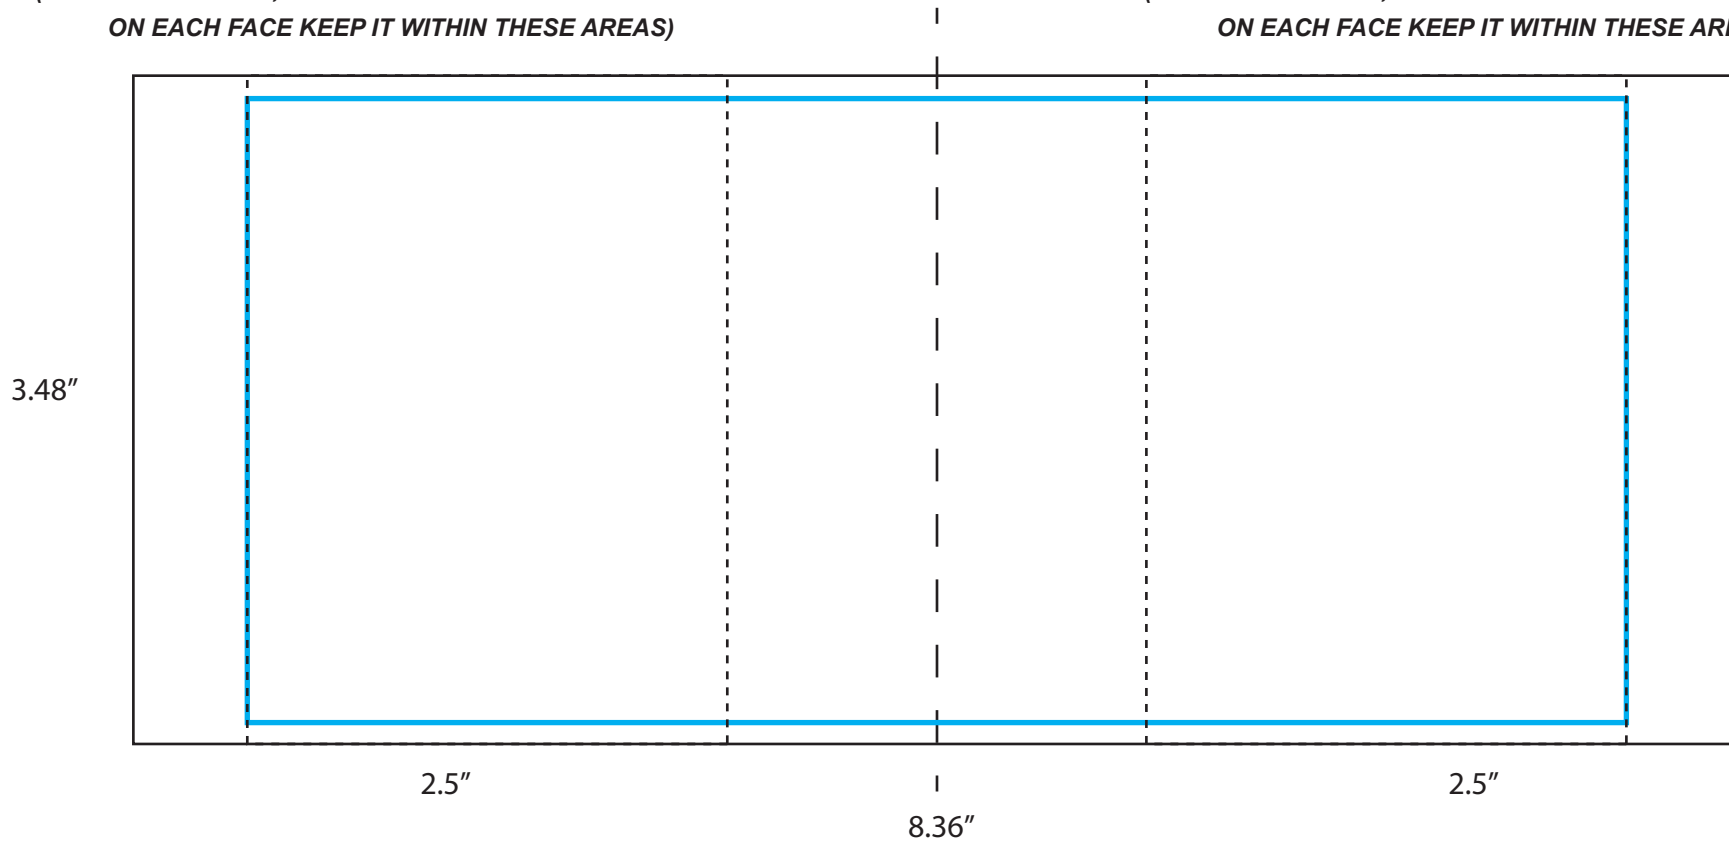

## **FACE LEFT**

(LEFT SIDE OF MUG, IF YOU NEED YOUR IMAGE CENTERED  
ON EACH FACE KEEP IT WITHIN THESE AREAS)

## **FACE RIGHT**

(LEFT SIDE OF MUG, IF YOU NEED YOUR IMAGE CENTERED  
ON EACH FACE KEEP IT WITHIN THESE AREAS)

## **CENTER LINE**

(FRONT OF MUG, OPPOSITE SIDE OF HANDLE)

**7.1875 x 3.25"**