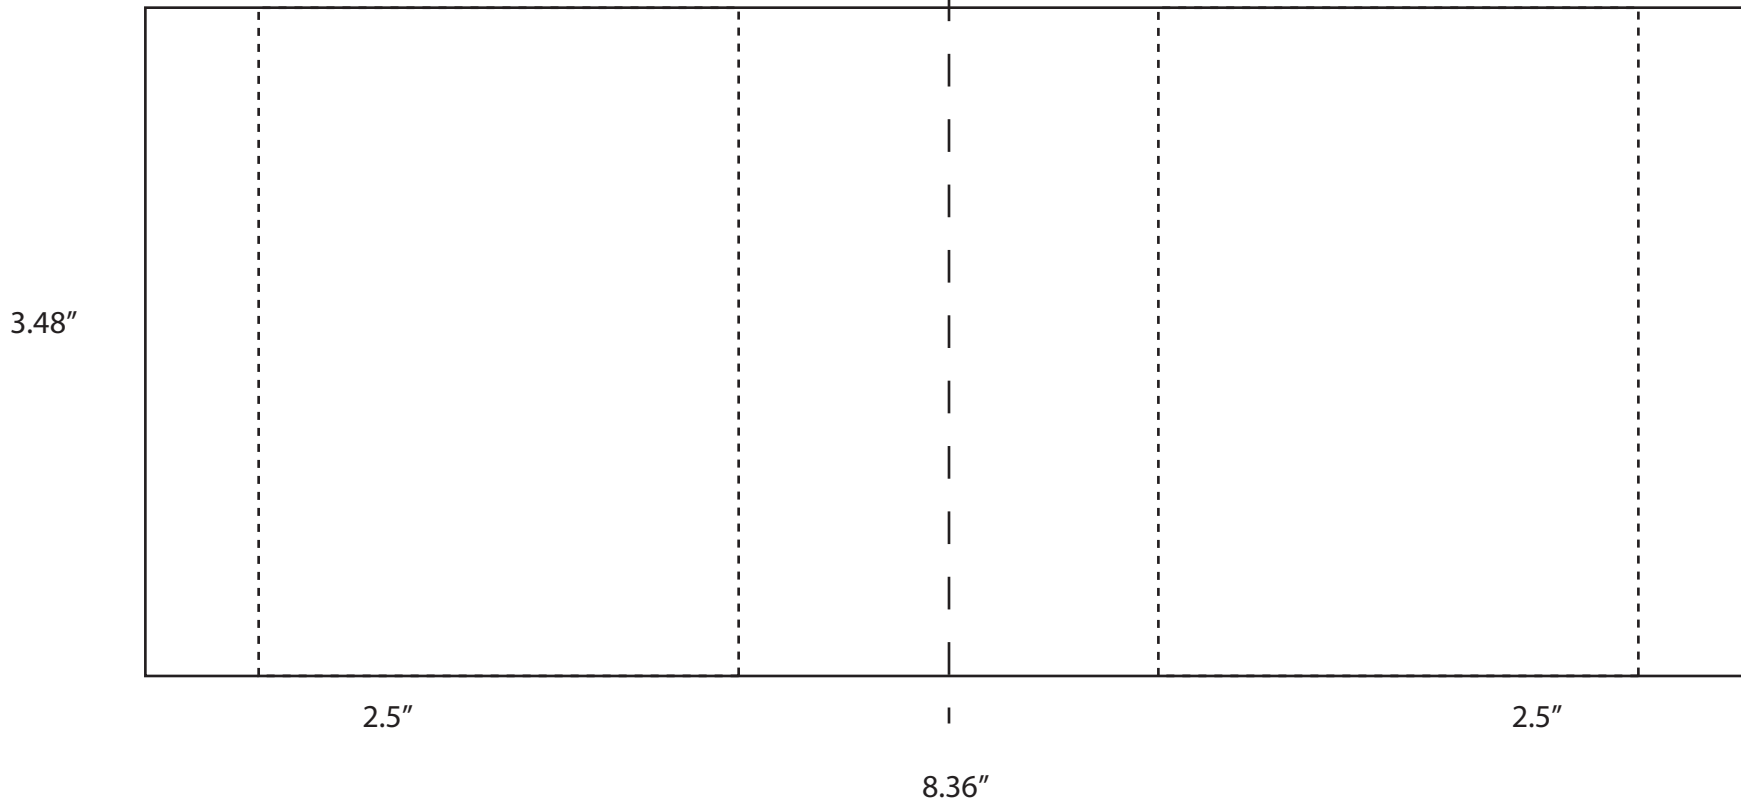

11oz MUG Template

White and Color Changing Only

FACE LEFT

*(LEFT SIDE OF MUG, IF YOU NEED YOUR IMAGE CENTERED
ON EACH FACE KEEP IT WITHIN THESE AREAS)*

FACE RIGHT

*(LEFT SIDE OF MUG, IF YOU NEED YOUR IMAGE CENTERED
ON EACH FACE KEEP IT WITHIN THESE AREAS)*

CENTER LINE

(FRONT OF MUG, OPPOSITE SIDE OF HANDLE)

rev.MUG11W1.1
11-1-18