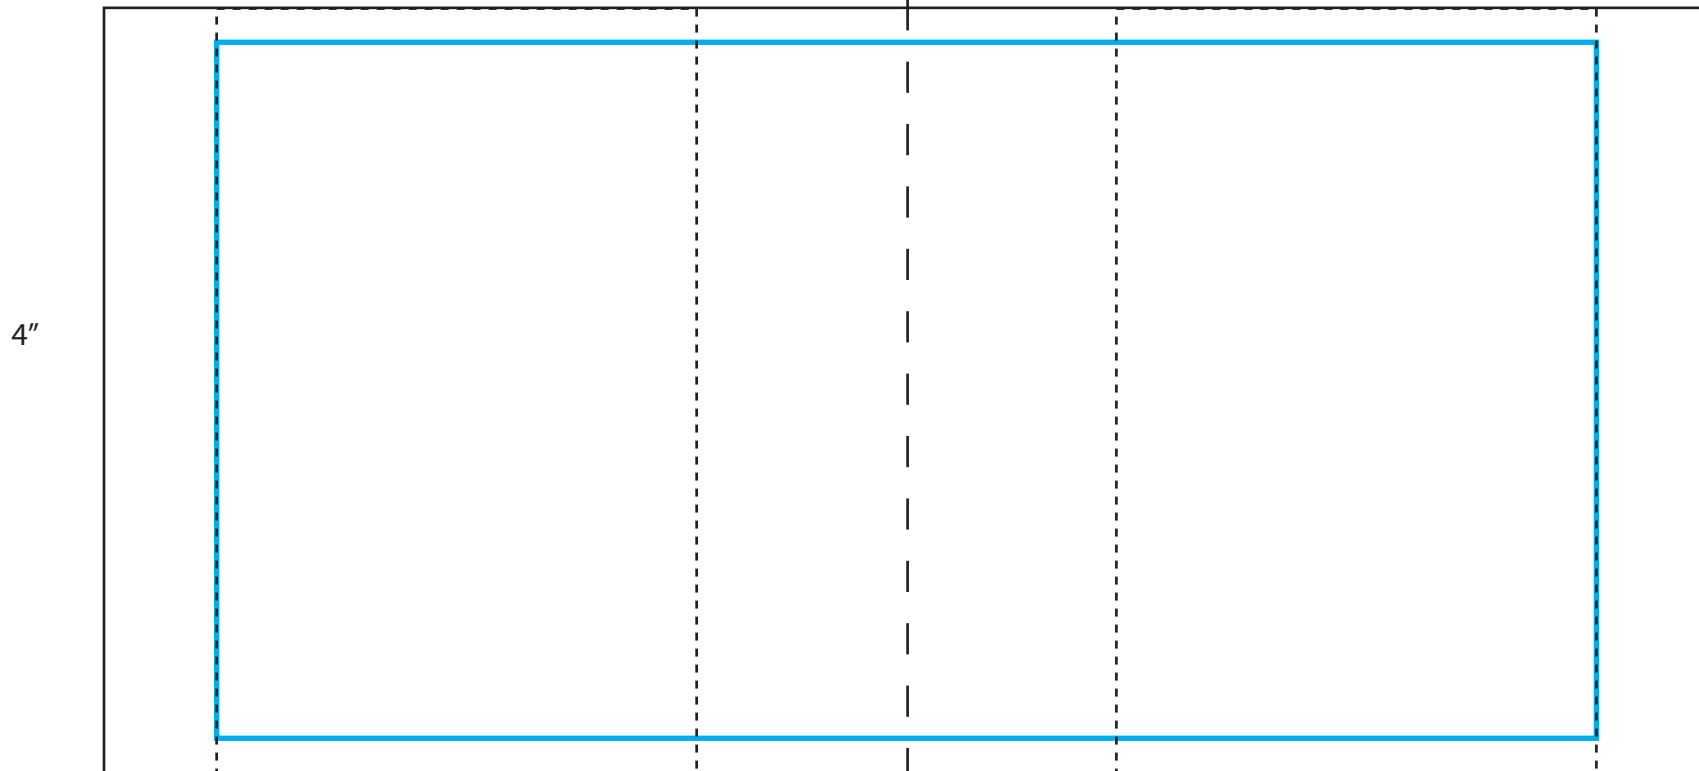

15oz MUG Template

Black Mug Only

FACE LEFT

(LEFT SIDE OF MUG, IF YOU NEED YOUR IMAGE CENTERED
ON EACH FACE KEEP IT WITHIN THESE AREAS)

FACE RIGHT

(LEFT SIDE OF MUG, IF YOU NEED YOUR IMAGE CENTERED
ON EACH FACE KEEP IT WITHIN THESE AREAS)

2.5"

8.36"

2.5"

CENTER LINE

(FRONT OF MUG, OPPOSITE SIDE OF HANDLE)

7.1875" x 3.625"

LIVE AREA

(KEEP ALL CRITICAL IMAGES AND TEXT WITHIN THIS AREA,
ALL OTHER IMAGERY WILL BLEED INTO THE BLACK AREAS OF THE MUG)