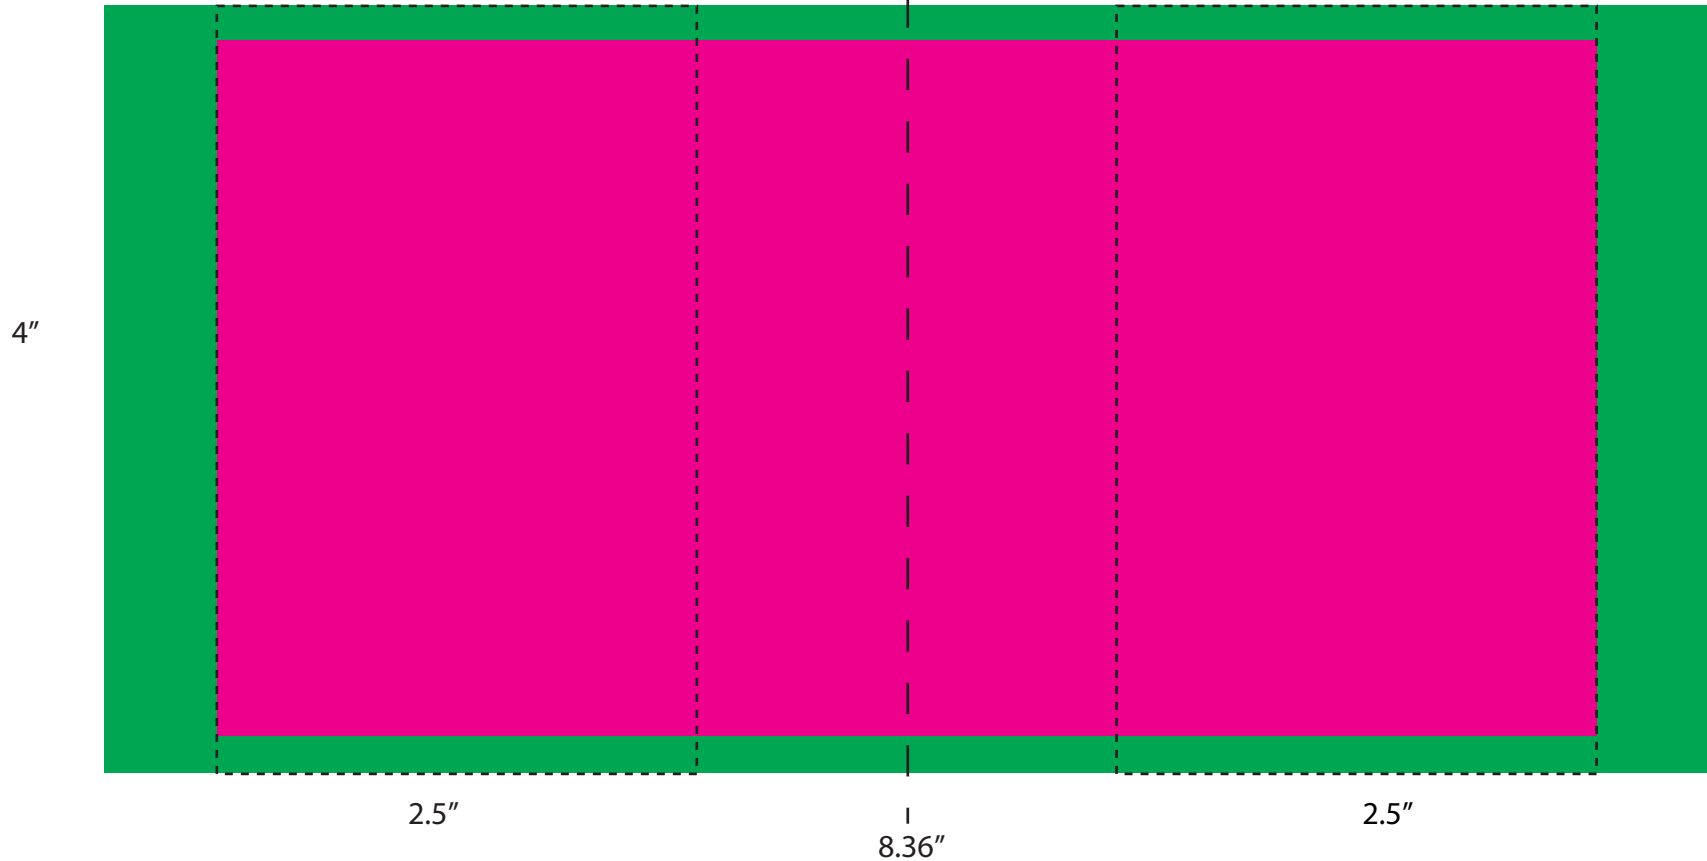

FACE LEFT

(LEFT SIDE OF MUG, IF YOU NEED YOUR IMAGE CENTERED ON EACH FACE KEEP IT WITHIN THESE AREAS)

FACE RIGHT

(LEFT SIDE OF MUG, IF YOU NEED YOUR IMAGE CENTERED ON EACH FACE KEEP IT WITHIN THESE AREAS)

CENTER LINE

(FRONT OF MUG, OPPOSITE SIDE OF HANDLE)

15oz Mug Template

Product: Black and White 15oz Mugs

Dimensions (in): 8.36 x 4

Dimensions (mm):

DPI: 300

Template Date: 8-7-19

Color Mode: RGB

No Type/Print Area

Safety (Type) Area

Image Area

Bleed

Important:
Delete template before printing.
Do Not resize template.